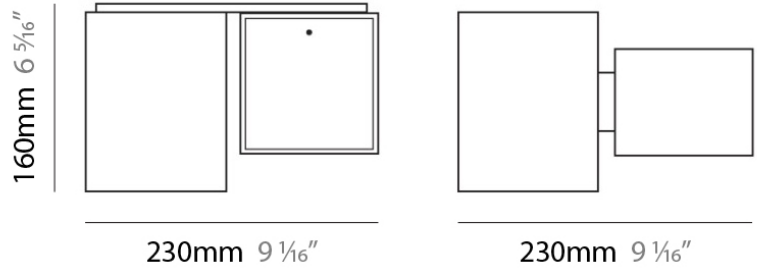

DOMINO SURFACE

D82074

PROJECT _____

TYPE _____

NOTES _____

QUANTITY _____

DATE _____

GENERAL

Series: Domino

Brand: Panzeri

Division: Design

Mounting Type: Surface

Mounting Location: Ceiling

PHYSICAL

Shape: Cube

Length (mm): 230

Length (in): 9

Width (mm): 230

Width (in): 9

Height (mm): 160

Height (in): 6 5/16

Light Distribution: Direct

Weight (kg): 1.8

Weight (lbs): 4

Diffuser: Frosted White Glass

Fixture Material: Stainless Steel

ELECTRICAL

Number of Lamps: 2

Lamp Type: LED Retrofit

Lamp Shape: T4

Bulb Included: Bulb Not Included

Total Output Wattage (W): 6

Max. Wattage Per Lamp (W): 3

Lamp Base: G9

Input Voltage (V): 120

LED

OPTICAL

RATINGS AND CERTIFICATIONS

Certified By: CSA Certified to UL and CSA Standards

IP rating: IP40