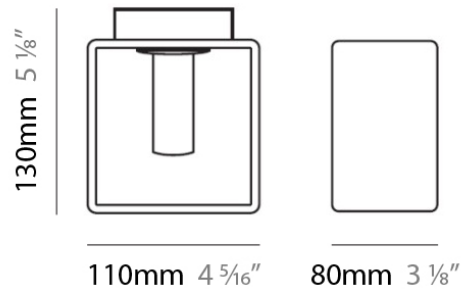

DOMINO SURFACE

D82033-WHI

PROJECT _____

TYPE _____

NOTES _____

QUANTITY _____

DATE _____

GENERAL

Series: Domino

Brand: Panzeri

Division: Design

Mounting Type: Surface

Mounting Location: Ceiling

Subcategory: Ambient

PHYSICAL

Shape: Rectangle

Length (mm): 110

Length (in): 4 ⁵/₁₆

Width (mm): 80

Width (in): 3 ¹/₈

Height (mm): 130

Height (in): 5 ¹/₈

Light Distribution: Direct / Indirect

Weight (kg): 1.23

Weight (lbs): 2.71

Diffuser: Matte White Blown Glass

Fixture Material: Glass / Aluminum

ELECTRICAL

Number of Lamps: 1

Lamp Type: LED Retrofit / Halogen

Lamp Shape: T4

Bulb Included: Bulb Not Included

Total Output Wattage (W): 13 / 60

Max. Wattage Per Lamp (W): 13 / 60

Lamp Base: G9

Input Voltage (V): 120

LED

OPTICAL

RATINGS AND CERTIFICATIONS

Certified By: Certified for North American Standards

IP rating: IP20