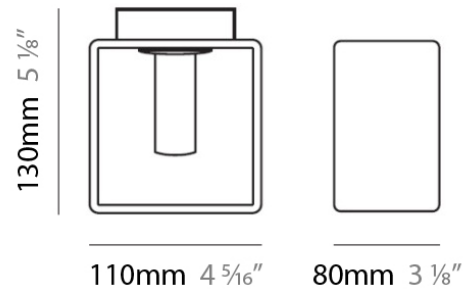

DOMINO SURFACE

D82033-BLK

PROJECT	
TYPE	
NOTES	
QUANTITY	
DATE	

GENERAL

Series: Domino
Brand: Panzeri
Division: Design
Mounting Type: Surface
Mounting Location: Ceiling
Subcategory: Ambient

PHYSICAL

Shape: Rectangle
Length (mm): 110
Length (in): 4 ⁵/₁₆"
Width (mm): 80
Width (in): 3 ¹/₈"
Height (mm): 130
Height (in): 5 ¹/₈"
Weight (kg): 1.23
Weight (lbs): 2.7
Diffuser: Black Blown Glass
Fixture Material: Glass / Aluminum

ELECTRICAL

Number of Lamps: 1
Lamp Type: LED Retrofit / Halogen
Bulb Included: Bulb Not Included
Total Output Wattage (W): 3 / 35
Max. Wattage Per Lamp (W): 3 / 35
Lamp Base: G9
Input Voltage (V): 120

LED

OPTICAL

RATINGS AND CERTIFICATIONS

Certified By: CSA Certified to UL and CSA Standards
IP rating: IP40